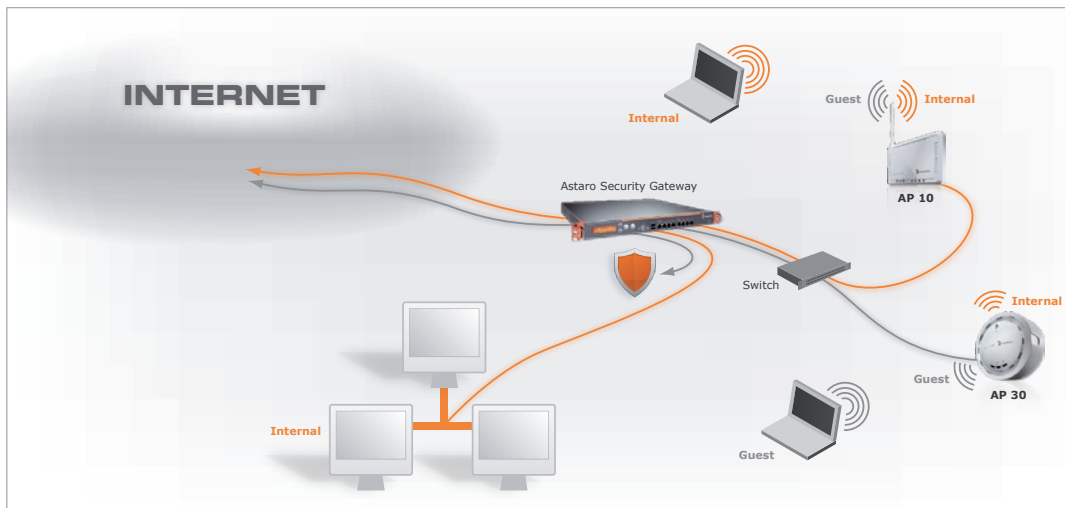

## Simplifying Managed Wireless Security

Every organization needs wireless networking, but existing solutions either lack important functionality or are expensive and difficult to manage. Astaro Wireless Security is a new approach that dramatically simplifies the operation of secure and reliable wireless networks. Its affordable and configuration-less access points, in combination with the built-in wireless controller in the Astaro Security Gateway, redefines wireless networking for small and medium businesses.

### Benefits

- No local configuration of the access points required
- Easy setup of wireless guest Internet access
- Integrated UTM security
- Faster file and data transfers
- Uninterrupted signal covering the whole office
- Quick setup of multiple wireless networks