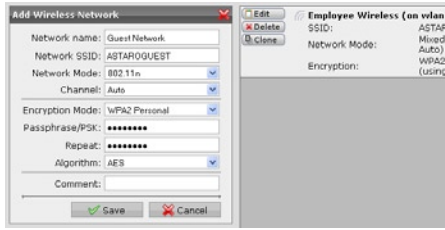

User Interface

Astaro Wireless Security is a new approach that dramatically simplifies the operation of secure and reliable wireless networks through Astaro Security Gateway's WebAdmin.

Configuration of wireless networks