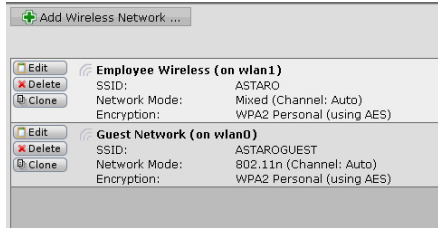

#### Wireless Zones

Easily set up multiple wireless zones (SSIDs) each providing different authentication and privacy settings.

*„What I really like about Astaro's integrated wireless security approach is that it frees our administrators from separately managing an expensive enterprise wireless solution.“*

## User Interface

Astaro Wireless Security is a new approach that dramatically simplifies the operation of secure and reliable wireless networks through Astaro Security Gateway's WebAdmin.

Configuration of wireless networks